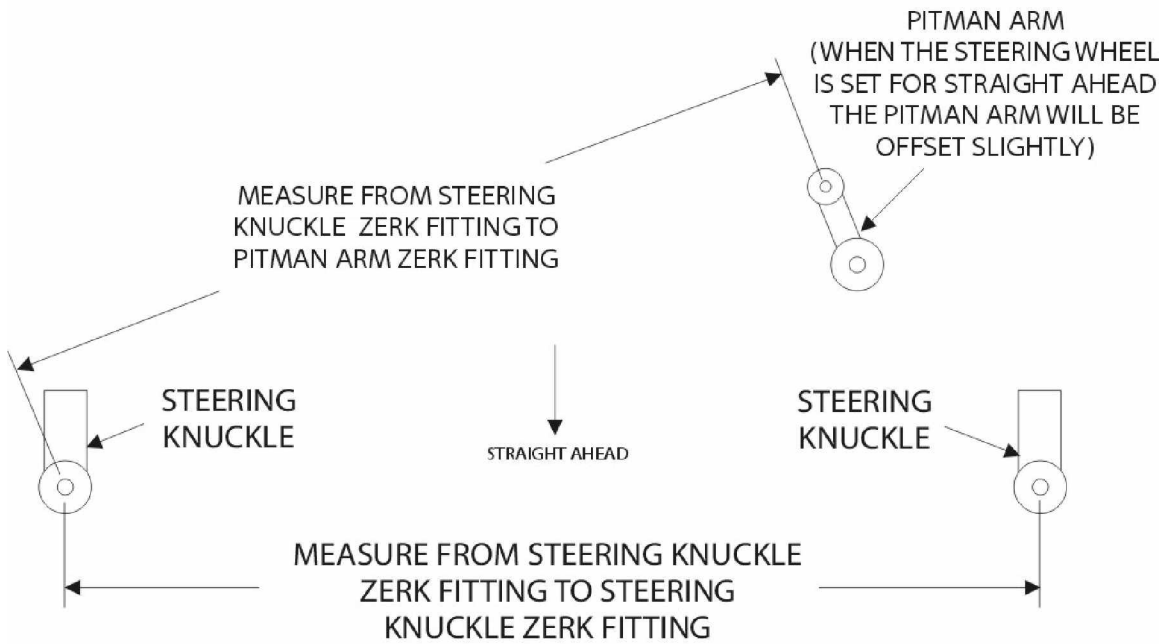

BC Broncos Heim Steering Measurements

HOW TO MEASURE TIE ROD AND DRAG LINK FOR HEIM CONVERSION

TAKE ALL MEASUREMENTS WITH THE PITMAN ARM AND STEERING KNUCKLES ARE IN THE STRAIGHT AHEAD POSITION